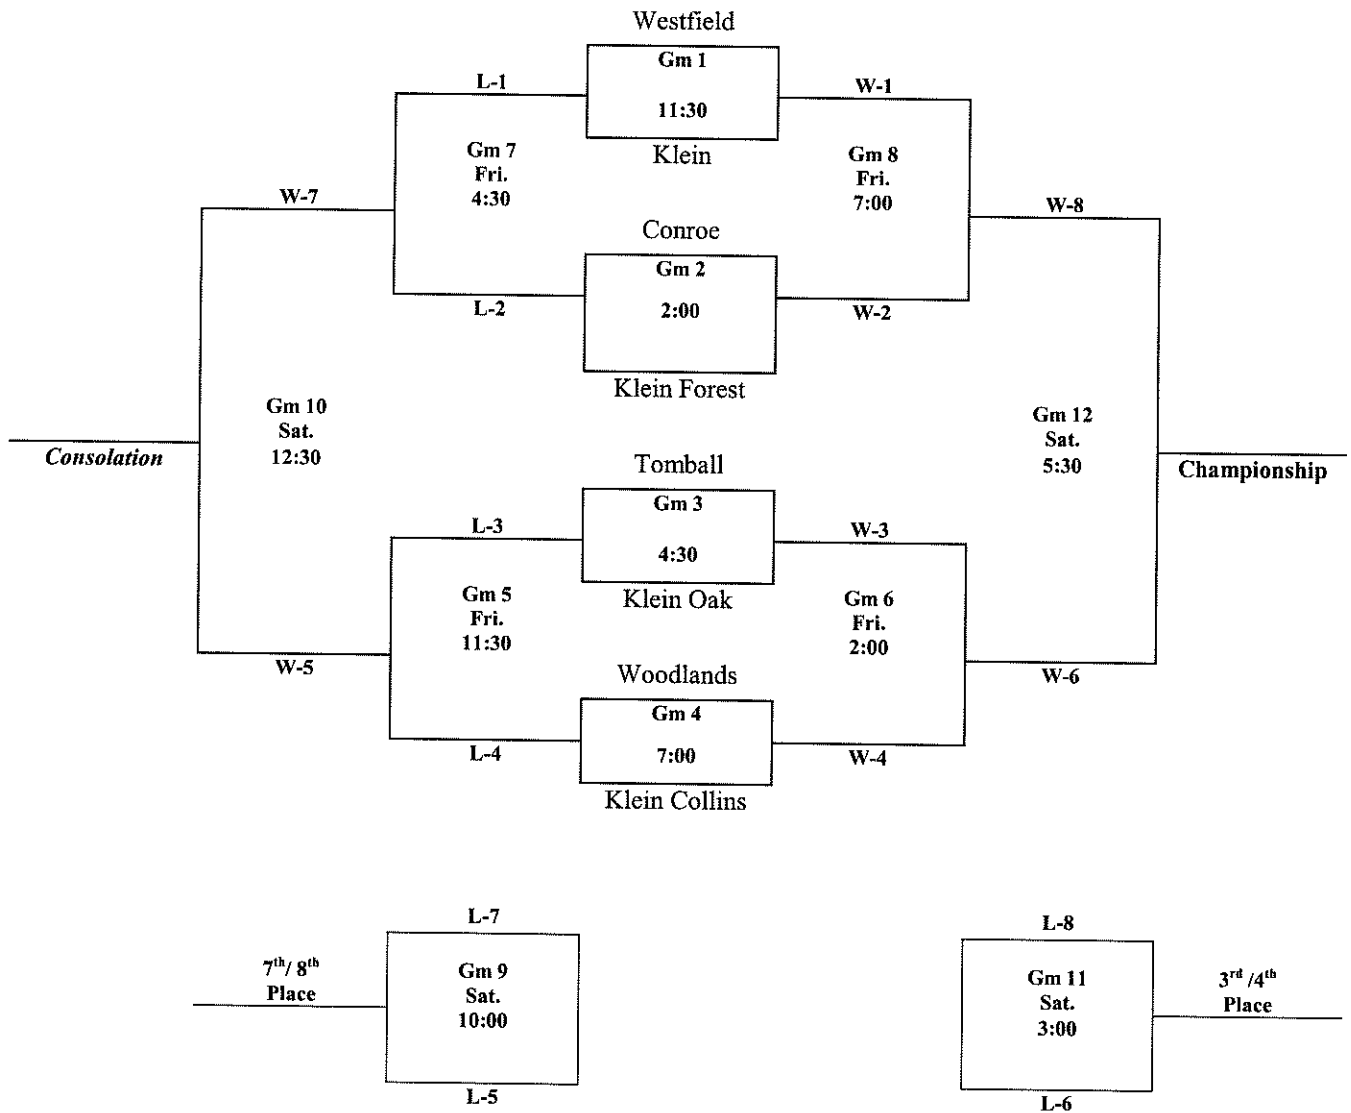

**KLEIN ISD
SOPHMORE BASEBALL TOURNAMENT
MARCH 11 – 13, 2010**

TOURNAMENT RULES

- All games will be played at Klein High School.
- All games will have a two hour time limit with exception of the championship game.
- The bottom team on Thursday is the home team. Coin flip will be used Fri. and Sat.
- Klein will occupy the 3rd base dug out in all games they play
- Each team will supply 3 baseballs at the beginning of each game and alternate if necessary.
- No pre game on the in-field
- High School rules apply
- The official book will be kept by the home team
- In case of a tie at the end of regulation time, the following tie breakers will be used:
 - a. Runners that reached third that did not score.
 - b. If still tied, runners that reached 2nd base that did not score.
 - c. If still tied, runners that reached 1st base that did not score.
 - d. If still tied, then a coin flip will determine who advances.